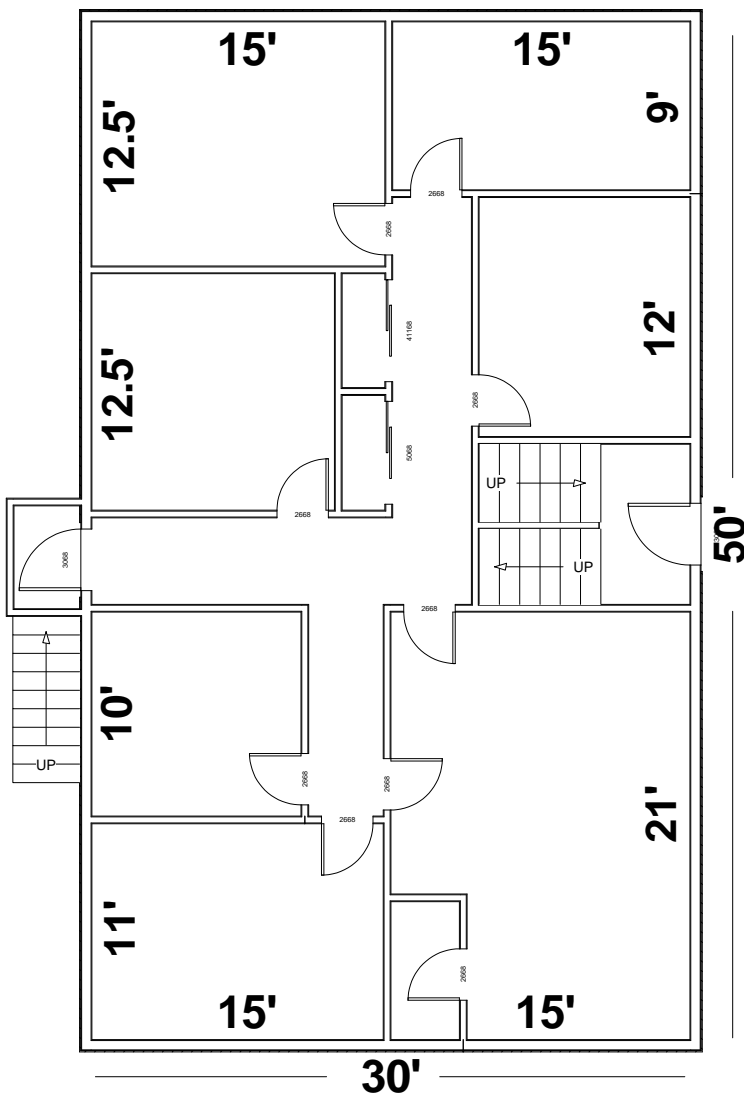

# 2331 Rulon White Blvd, Bldg A Ogden, UT 84404

Upstairs = 1,500 Sq Ft  
Basement = 1,500 Sq Ft

Total = 3,000 Sq Ft

### Upstairs

### Basement