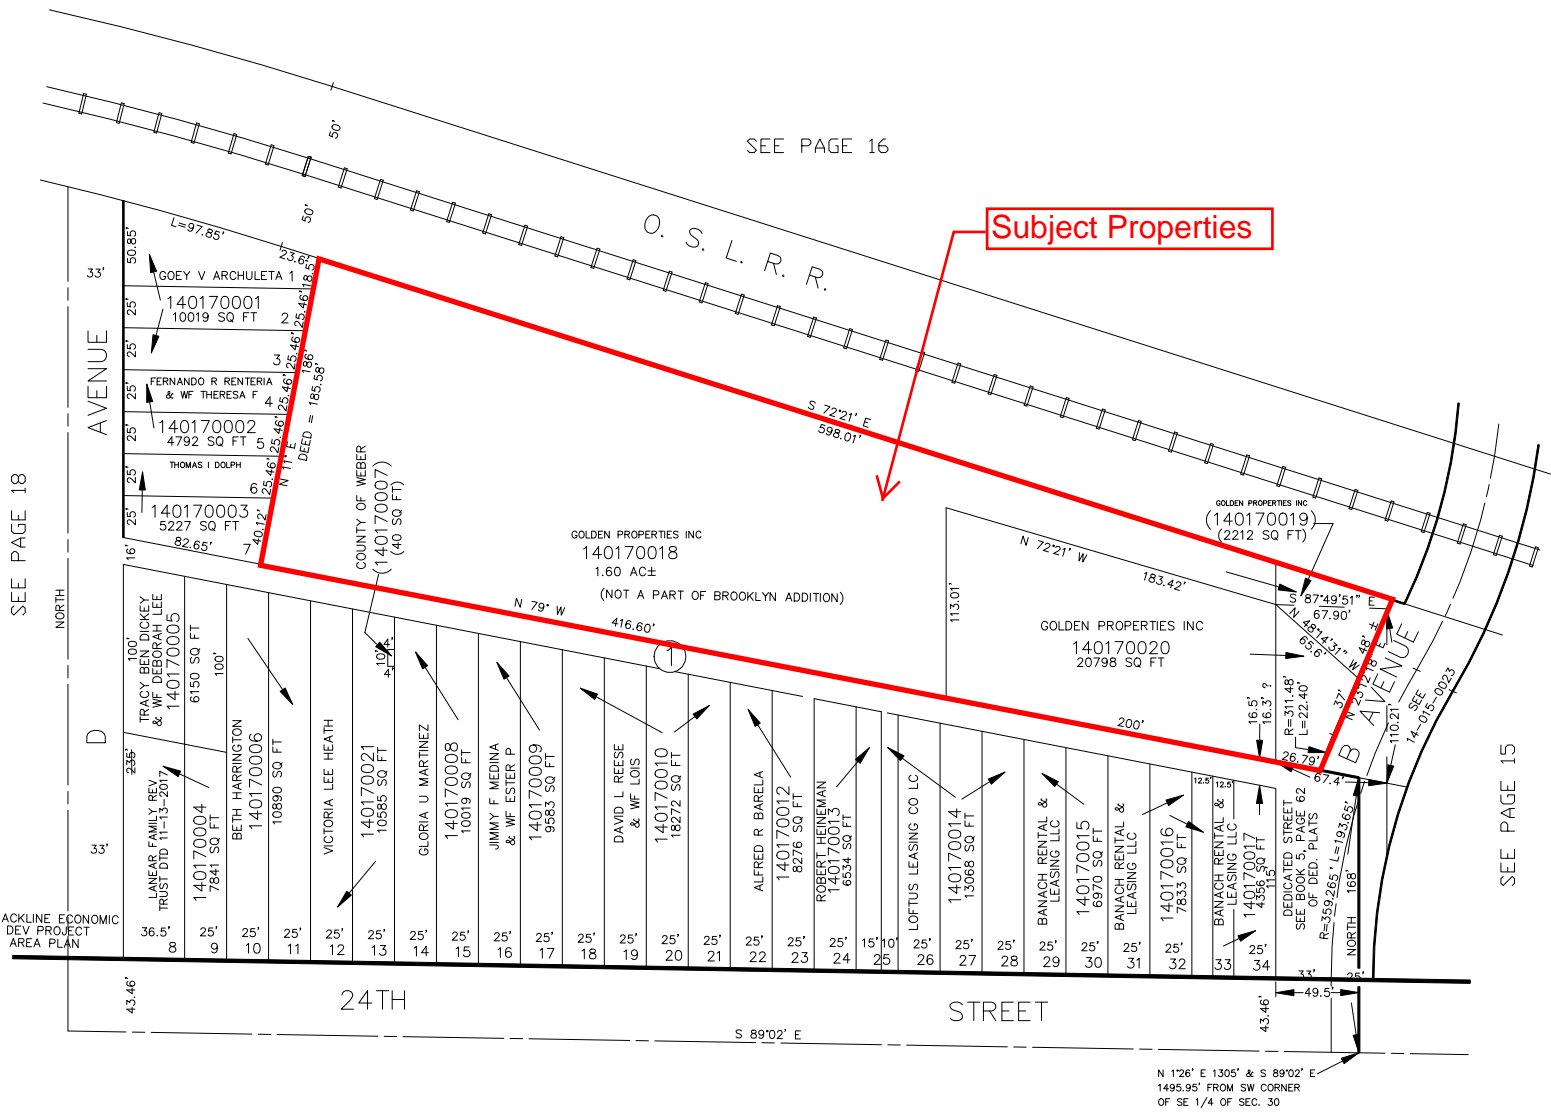

2361 B Ave, Ogden UT 84401

Tax #s 14-017-0018, 14-017-0019, & 14-017-0020

City Boundaries

Parcel Master

Street Labels

World Transportation

Parcel Address

1:1,128

BROOKLYN ADDITION

BLOCK 1

IN OGDEN CITY

SCALE 1" = 50'

TAXING UNIT: 486

SEE PAGE 16

Subject Properties

SEE PAGE 18