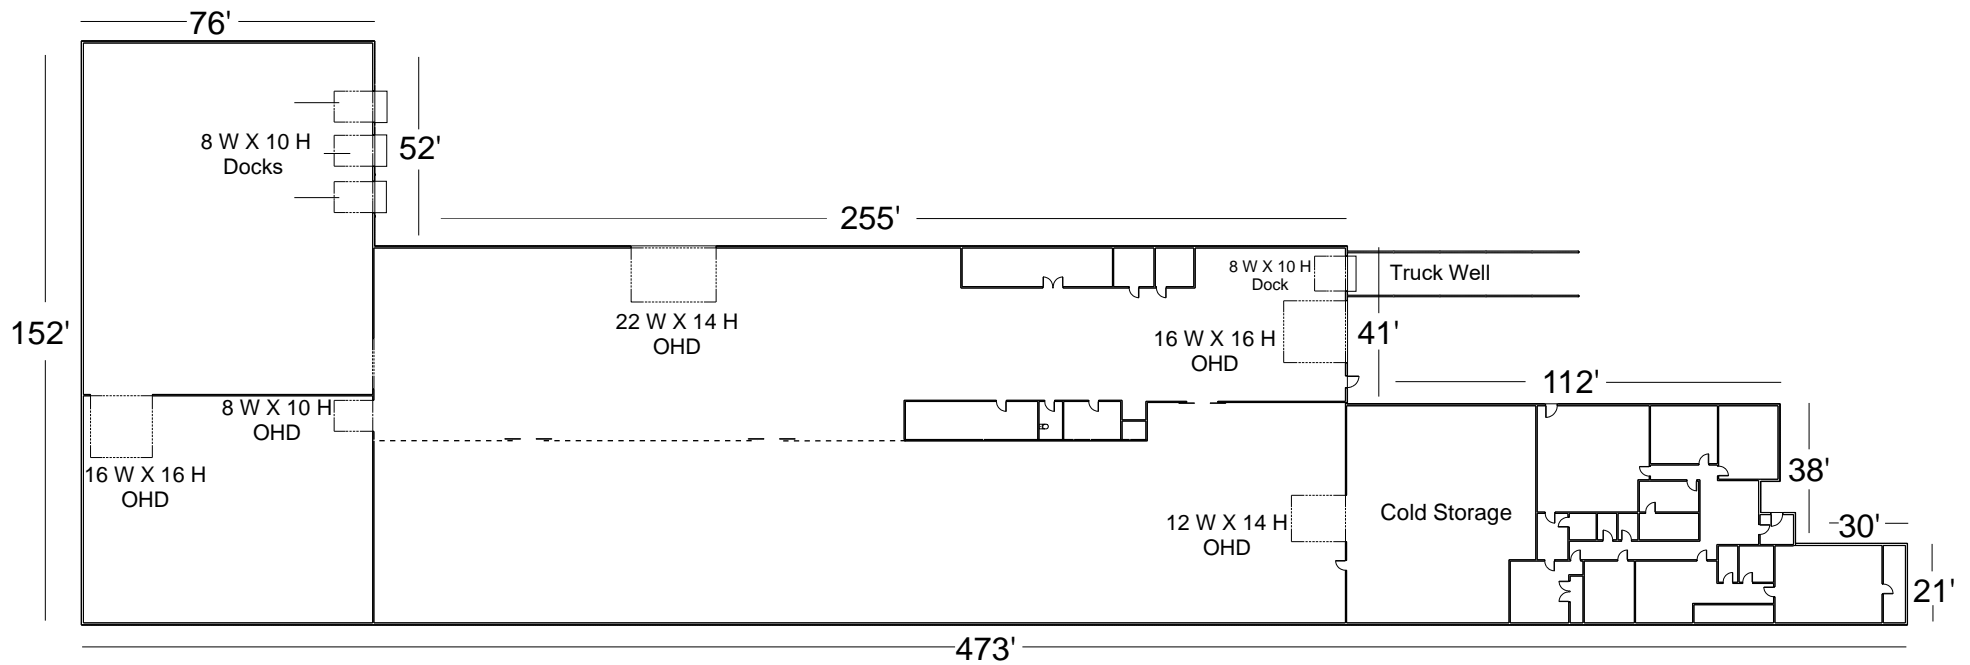

# 2361 B Ave Ogden, UT 84401

Warehouse = 39,876 Sq Ft

Office = 4,398 Sq Ft

Total Building = 44,274 Sq Ft

# 2361 B Ave Ogden, UT 84401

Warehouse = 39,876 Sq Ft

**2361 B Ave  
Ogden, UT 84401**

**Office = 4,398 Sq Ft**