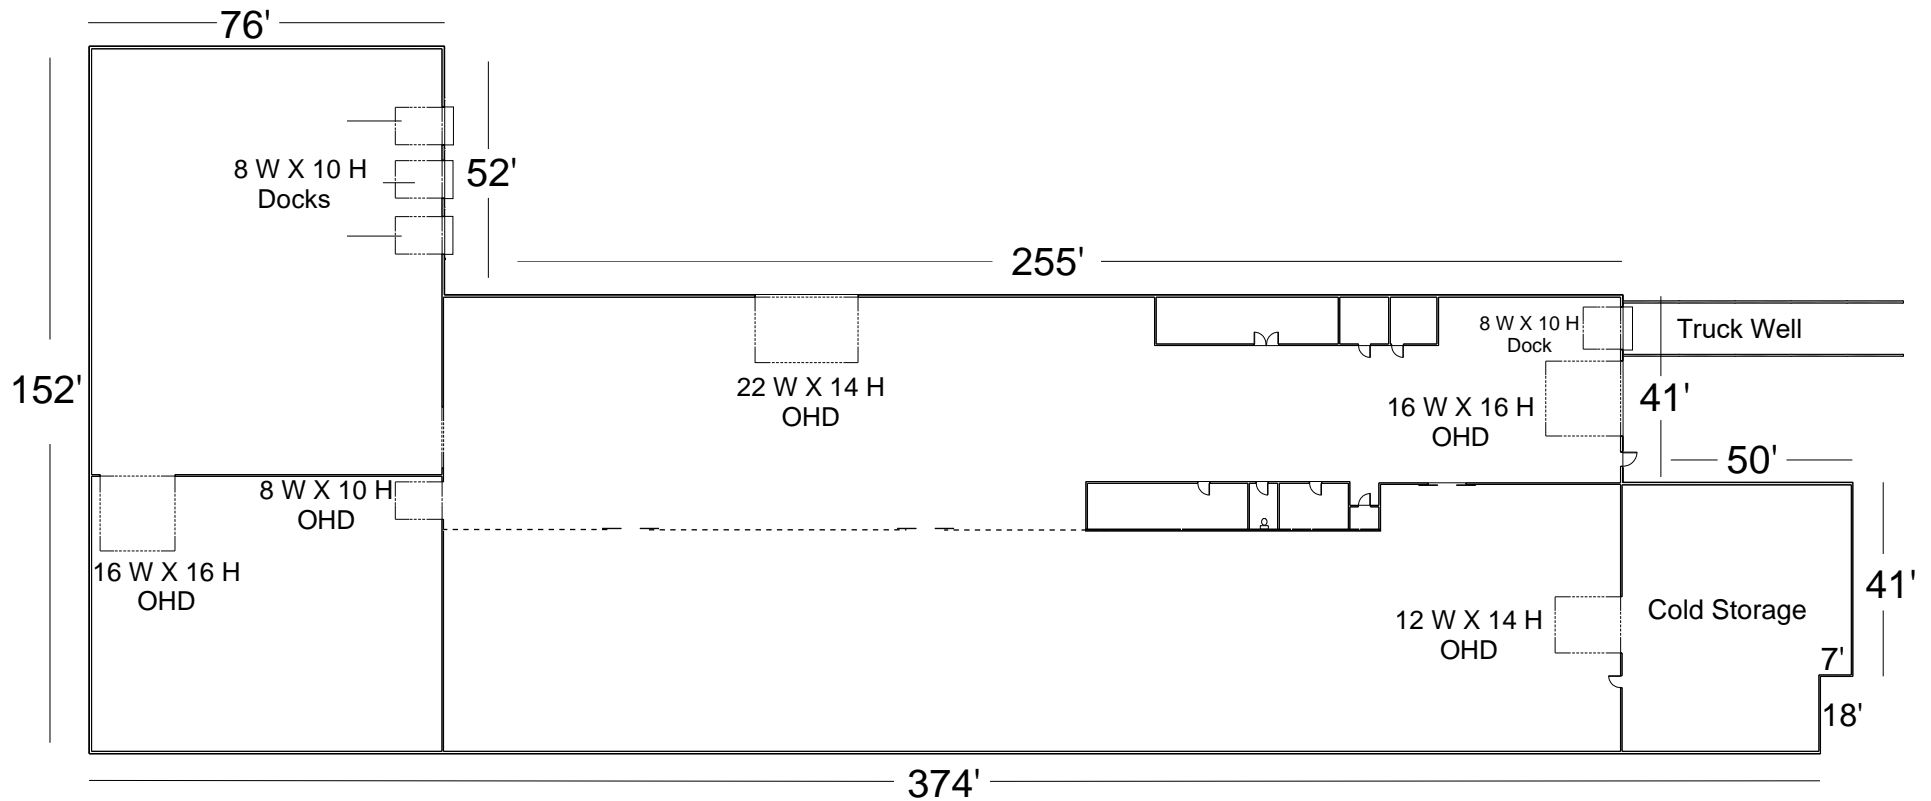

# 2361 B Ave Ogden, UT 84401

Warehouse = 39,876 Sq Ft

Office = 4,398 Sq Ft

Total Building = 44,274 Sq Ft

# 2361 B Ave Ogden, UT 84401

Warehouse = 39,876 Sq Ft

**2361 B Ave  
Ogden, UT 84401**

**Office = 4,398 Sq Ft**